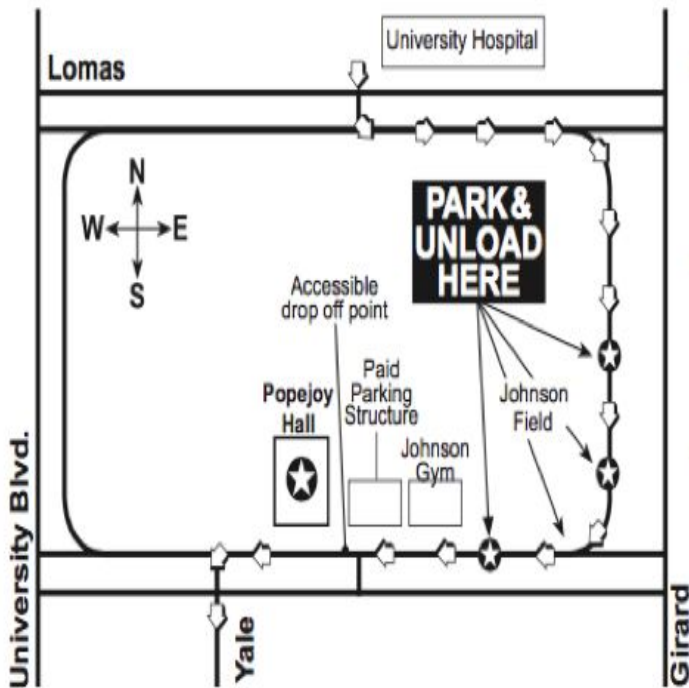

# BUS PARKING PASS

**10:00  
AM**

POPEJOY  
**SCHOOLTIME**  
SERIES

## The Boy Who Could Sing Pictures February 18, 2020 TUESDAY

- All buses must enter on the north end of campus from Lomas Boulevard across from the University Hospital and take Campus Drive to Redondo Drive.
- Buses will stop along Redondo Drive at Johnson Field to discharge passengers, and should park and remain in place until passengers return after the program.
- Classes will be directed by guides to cross Johnson Field and walk to Popejoy Hall along the north side of Johnson Center.

**PLEASE PLACE ON DASHBOARD**