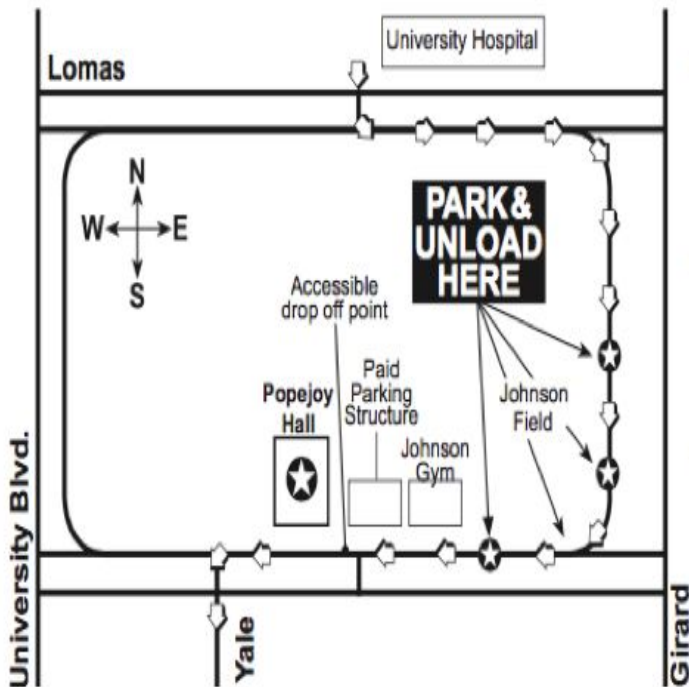

BUS PARKING PASS

**12:00
PM**

POPEJOY
SCHOOLTIME
SERIES

SUGAR SKULL **October 28, 2019** **MONDAY**

- All buses must enter on the north end of campus from Lomas Boulevard across from the University Hospital and take Campus Drive to Redondo Drive.
- Buses will stop along Redondo Drive at Johnson Field to discharge passengers, and should park and remain in place until passengers return after the program.
- Classes will be directed by guides to cross Johnson Field and walk to Popejoy Hall along the north side of Johnson Center.

PLEASE PLACE ON DASHBOARD