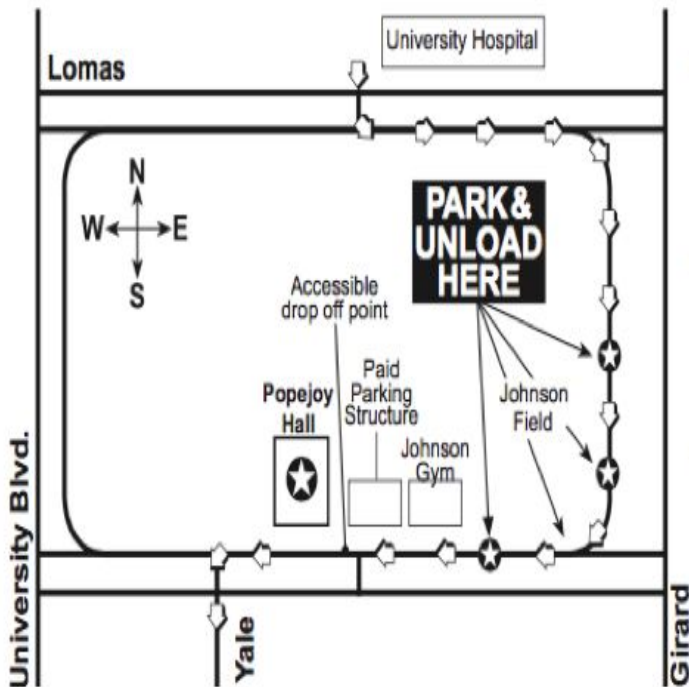

# BUS PARKING PASS

**10:00  
AM**

POPEJOY  
**SCHOOLTIME**  
SERIES

## **SUGAR SKULL** **October 28, 2019** **MONDAY**

- All buses must enter on the north end of campus from Lomas Boulevard across from the University Hospital and take Campus Drive to Redondo Drive.
- Buses will stop along Redondo Drive at Johnson Field to discharge passengers, and should park and remain in place until passengers return after the program.
- Classes will be directed by guides to cross Johnson Field and walk to Popejoy Hall along the north side of Johnson Center.

**PLEASE PLACE ON DASHBOARD**