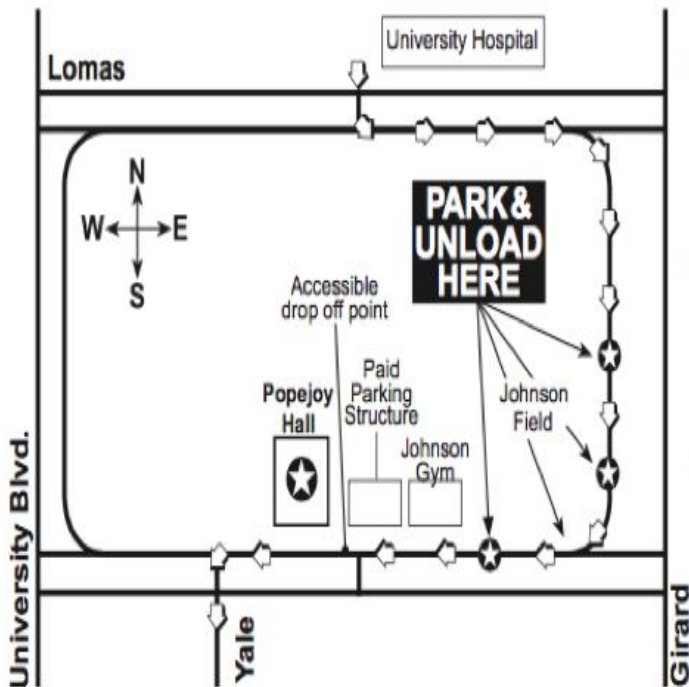

BUS PARKING PASS

**12:00
PM**

POPEJOY
SCHOOLTIME
SERIES

Moon Mouse: A Space Odyssey

April 9, 2020

TUESDAY

- All buses must enter on the north end of campus from Lomas Boulevard across from the University Hospital and take Campus Drive to Redondo Drive.
- Buses will stop along Redondo Drive at Johnson Field to discharge passengers, and should park and remain in place until passengers return after the program.
- Classes will be directed by guides to cross Johnson Field and walk to Popejoy Hall along the north side of Johnson Center.

PLEASE PLACE ON DASHBOARD