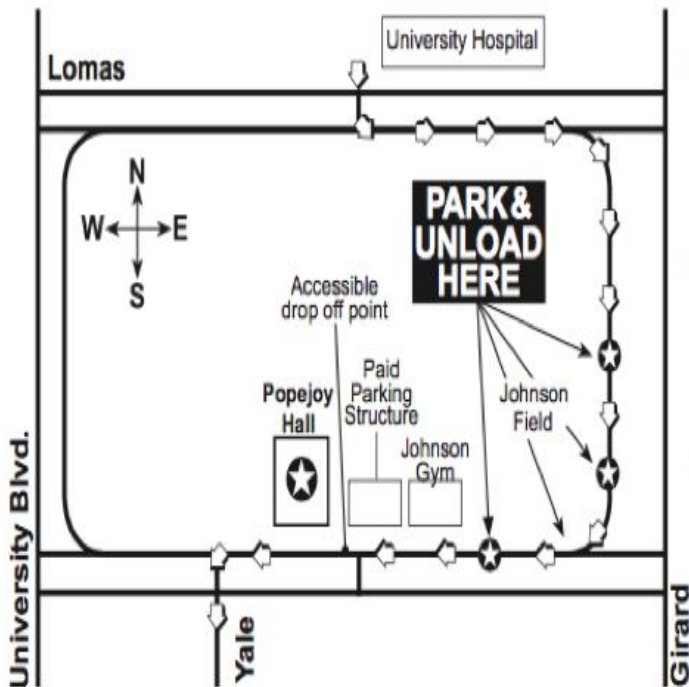

# BUS PARKING PASS

**12:00  
PM**

POPEJOY  
**SCHOOLTIME**  
SERIES

**Miss Nelson Has a Field Day**

**January 23, 2020**

**THURSDAY**

- All buses must enter on the north end of campus from Lomas Boulevard across from the University Hospital and take Campus Drive to Redondo Drive.
- Buses will stop along Redondo Drive at Johnson Field to discharge passengers, and should park and remain in place until passengers return after the program.
- Classes will be directed by guides to cross Johnson Field and walk to Popejoy Hall along the north side of Johnson Center.

**PLEASE PLACE ON DASHBOARD**