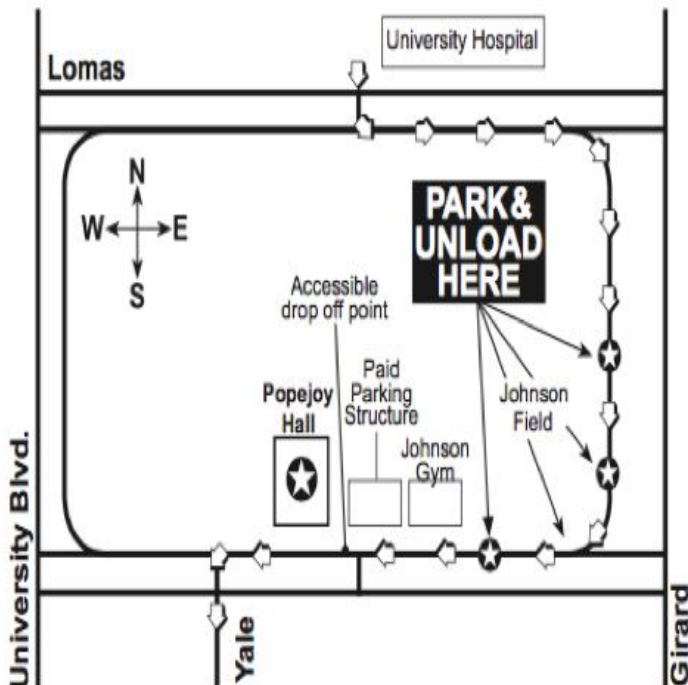

# BUS PARKING PASS

**10:00  
AM**

POPEJOY  
**SCHOOLTIME**  
SERIES

**Miss Nelson Has a Field Day**

**January 23, 2020**

**THURSDAY**

- All buses must enter on the north end of campus from Lomas Boulevard across from the University Hospital and take Campus Drive to Redondo Drive.
- Buses will stop along Redondo Drive at Johnson Field to discharge passengers, and should park and remain in place until passengers return after the program.
- Classes will be directed by guides to cross Johnson Field and walk to Popejoy Hall along the north side of Johnson Center.

**PLEASE PLACE ON DASHBOARD**