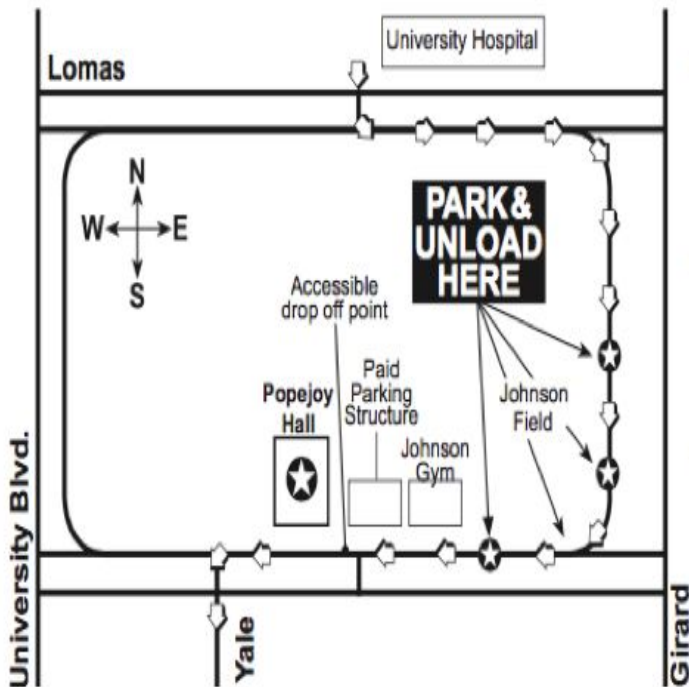

BUS PARKING PASS

**12:00
PM**

POPEJOY
SCHOOLTIME
SERIES

Mariachi Christmas December 18, 2019 WEDNESDAY

- All buses must enter on the north end of campus from Lomas Boulevard across from the University Hospital and take Campus Drive to Redondo Drive.
- Buses will stop along Redondo Drive at Johnson Field to discharge passengers, and should park and remain in place until passengers return after the program.
- Classes will be directed by guides to cross Johnson Field and walk to Popejoy Hall along the north side of Johnson Center.

PLEASE PLACE ON DASHBOARD