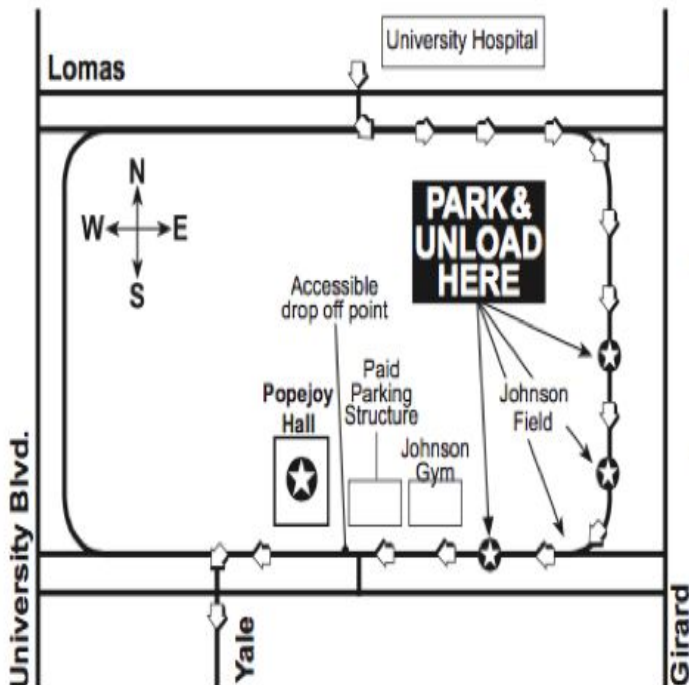

BUS PARKING PASS

**10:00
AM**

POPEJOY
SCHOOLTIME
SERIES

Mariachi Christmas December 18, 2019 WEDNESDAY

- All buses must enter on the north end of campus from Lomas Boulevard across from the University Hospital and take Campus Drive to Redondo Drive.
- Buses will stop along Redondo Drive at Johnson Field to discharge passengers, and should park and remain in place until passengers return after the program.
- Classes will be directed by guides to cross Johnson Field and walk to Popejoy Hall along the north side of Johnson Center.

PLEASE PLACE ON DASHBOARD