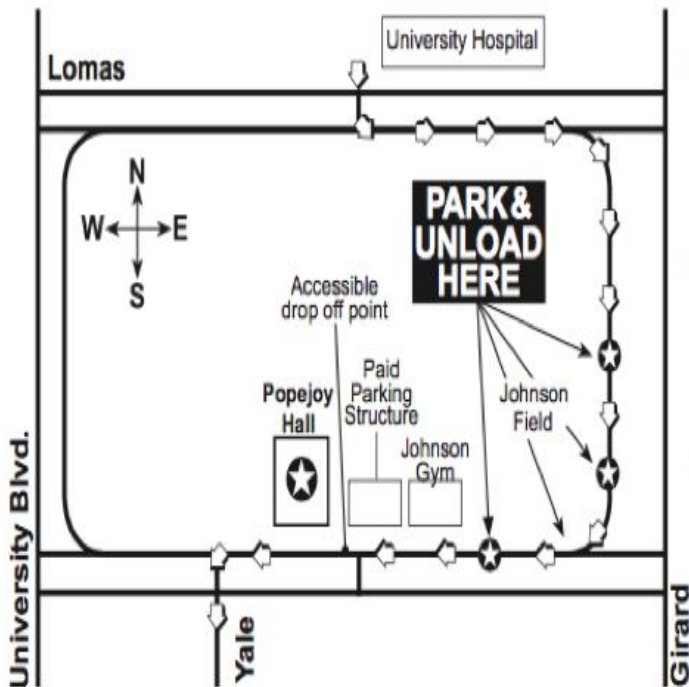

BUS PARKING PASS

**12:00
PM**

POPEJOY
SCHOOLTIME
SERIES

Doktor Kaboom and The Wheel of Science

March 17, 2020

TUESDAY

- All buses must enter on the north end of campus from Lomas Boulevard across from the University Hospital and take Campus Drive to Redondo Drive.
- Buses will stop along Redondo Drive at Johnson Field to discharge passengers, and should park and remain in place until passengers return after the program.
- Classes will be directed by guides to cross Johnson Field and walk to Popejoy Hall along the north side of Johnson Center.

PLEASE PLACE ON DASHBOARD