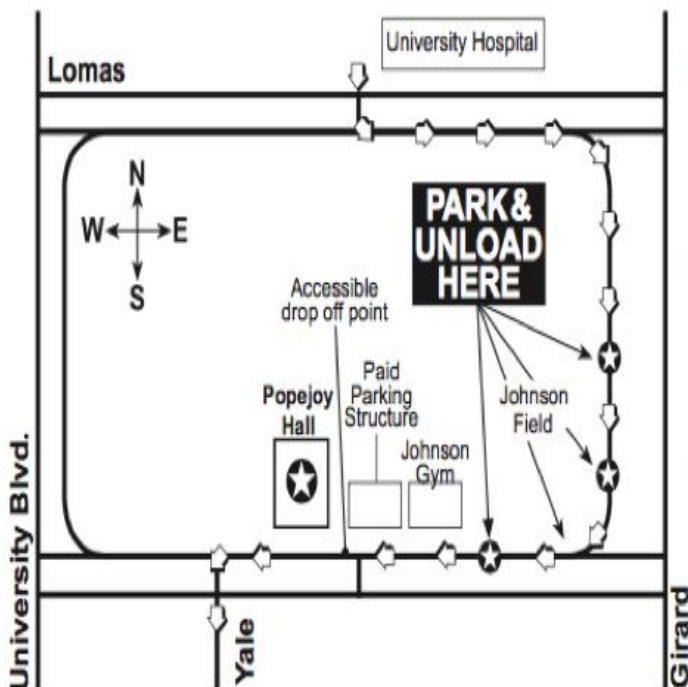

BUS PARKING PASS

**10:00
AM**

POPEJOY
SCHOOLTIME
SERIES

Doktor Kaboom and The Wheel of Science

March 17, 2020

TUESDAY

- All buses must enter on the north end of campus from Lomas Boulevard across from the University Hospital and take Campus Drive to Redondo Drive.
- Buses will stop along Redondo Drive at Johnson Field to discharge passengers, and should park and remain in place until passengers return after the program.
- Classes will be directed by guides to cross Johnson Field and walk to Popejoy Hall along the north side of Johnson Center.

PLEASE PLACE ON DASHBOARD