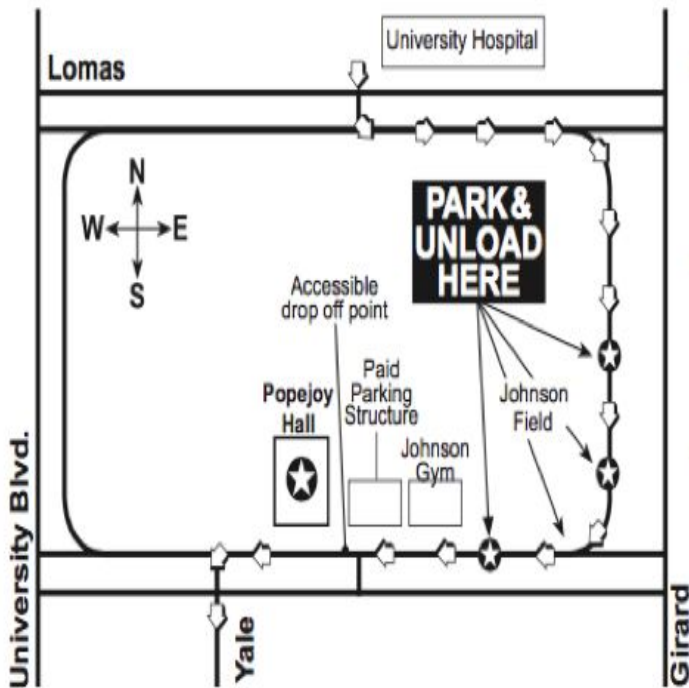

BUS PARKING PASS

**10:00
AM**

POPEJOY
SCHOOLTIME
SERIES

Cirque Mechanics **January 31, 2020** **FRIDAY**

- All buses must enter on the north end of campus from Lomas Boulevard across from the University Hospital and take Campus Drive to Redondo Drive.
- Buses will stop along Redondo Drive at Johnson Field to discharge passengers, and should park and remain in place until passengers return after the program.
- Classes will be directed by guides to cross Johnson Field and walk to Popejoy Hall along the north side of Johnson Center.

PLEASE PLACE ON DASHBOARD