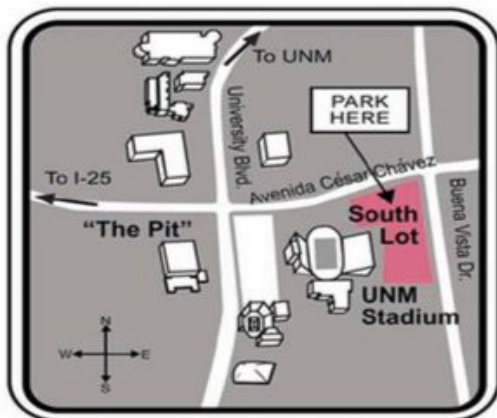

CAR PARKING PASS

**9:15
AM**

POPEJOY
SCHOOLTIME
SERIES SPONSORED BY
JUDITH MERSEREAU

UNDERNEATH A MAGICAL MOON

TUESDAY

MARCH 5, 2019

**UNM SOUTH PARKING
LOT EAST OF THE
FOOTBALL STADIUM ON
CÉSAR CHÁVEZ BLVD.**

PLEASE PLACE ON DASHBOARD