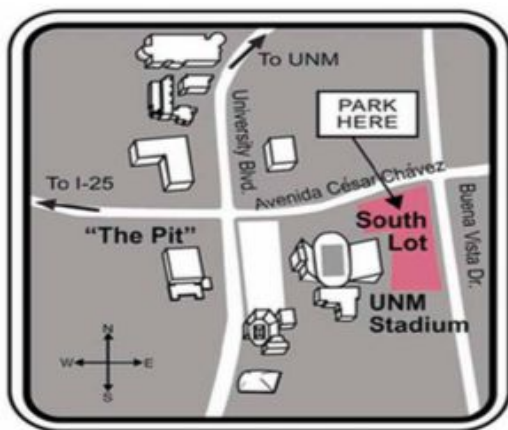

# CAR PARKING PASS

**11:15  
AM**

POPEJOY  
**SCHOOLTIME**  
SERIES SPONSORED BY  
JUDITH MERSEREAU

## UNDERNEATH A MAGICAL MOON

# TUESDAY MARCH 5, 2019

**UNM SOUTH PARKING  
LOT EAST OF THE  
FOOTBALL STADIUM ON  
CÉSAR CHÁVEZ BLVD.**

**PLEASE PLACE ON DASHBOARD**