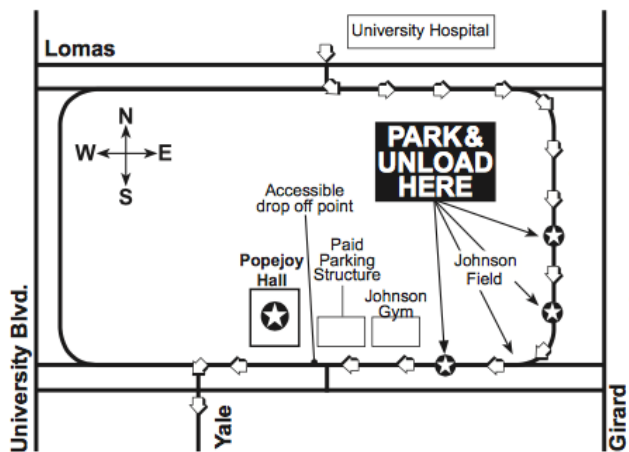

BUS PARKING PASS

**9:15
AM**

Schoolltime
SERIES

UNDERNEATH A MAGIAL MOON TUESDAY MARCH 5, 2019

- All buses must enter on the north end of campus from Lomas Boulevard across from the University Hospital and take Campus Drive to Redondo Drive.
- Buses will stop along Redondo Drive at Johnson Field to discharge passengers, and should park and remain in place until passengers return after the program.
- Classes will be directed by guides to cross Johnson Field and to walk to Popejoy Hall along the north side of Johnson Center.

PLEASE PLACE ON DASHBOARD