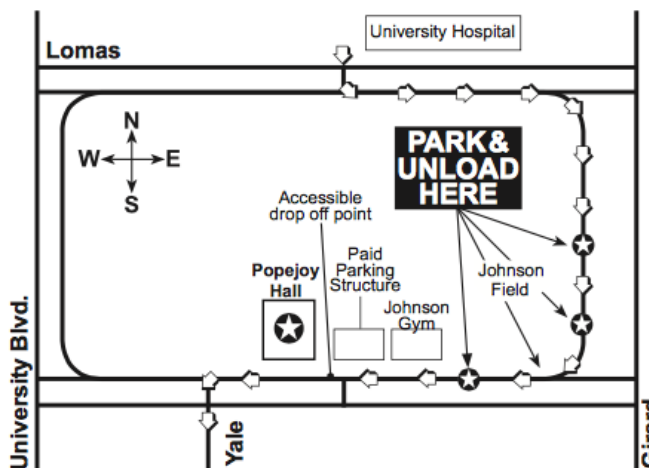

BUS PARKING PASS

**11:15
AM**

Schooltime SERIES

UNDERNEATH A MAGICAL MOON TUESDAY MARCH 5, 2019

- All buses must enter on the north end of campus from Lomas Boulevard across from the University Hospital and take Campus Drive to Redondo Drive.
- Buses will stop along Redondo Drive at Johnson Field to discharge passengers, and should park and remain in place until passengers return after the program.
- Classes will be directed by guides to cross Johnson Field and to walk to Popejoy Hall along the north side of Johnson Center.

PLEASE PLACE ON DASHBOARD