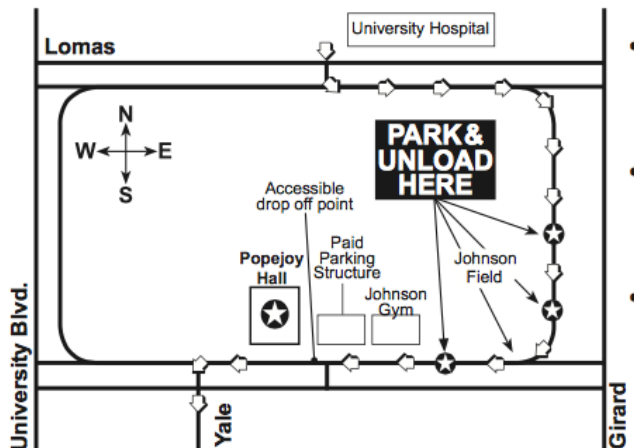

BUS PARKING PASS

**9:15
AM**

Schoo!time
SERIES

THE UGLY DUCKLING & THE TORTOISE AND THE HARE TUESDAY

FEBRUARY 5, 2019

- All buses must enter on the north end of campus from Lomas Boulevard across from the University Hospital and take Campus Drive to Redondo Drive.
- Buses will stop along Redondo Drive at Johnson Field to discharge passengers, and should park and remain in place until passengers return after the program.
- Classes will be directed by guides to cross Johnson Field and to walk to Popejoy Hall along the north side of Johnson Center.

PLEASE PLACE ON DASHBOARD