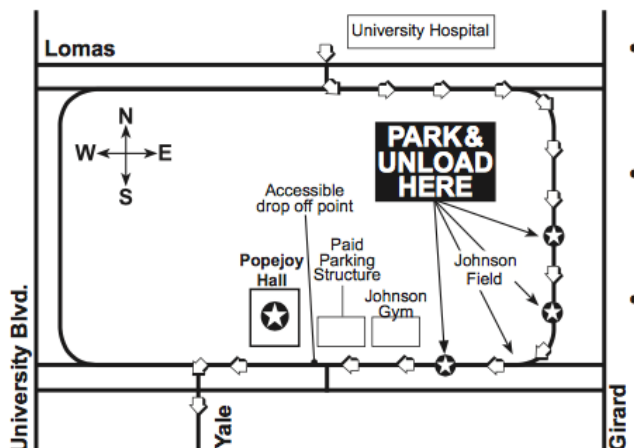

CAR PARKING PASS

**9:15
AM**

Schoolltime
SERIES

THE UGLY DUCKLING & THE TORTOISE AND THE HARE TUESDAY

FEBRUARY 5, 2019

- All buses must enter on the north end of campus from Lomas Boulevard across from the University Hospital and take Campus Drive to Redondo Drive.
- Buses will stop along Redondo Drive at Johnson Field to discharge passengers, and should park and remain in place until passengers return after the program.
- Classes will be directed by guides to cross Johnson Field and to walk to Popejoy Hall along the north side of Johnson Center.

PLEASE PLACE ON DASHBOARD