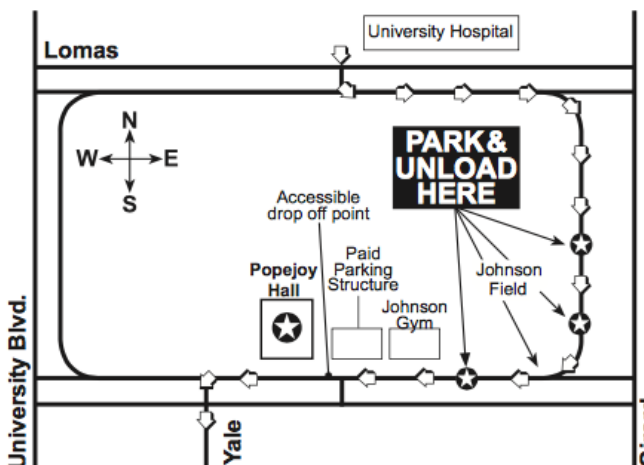

CAR PARKING PASS

11:15
AM

Schooltime

SERIES

THE UGLY DUCKLING & THE TORTOISE AND THE HARE TUESDAY FEBRUARY 5, 2019

- All buses must enter on the north end of campus from Lomas Boulevard across from the University Hospital and take Campus Drive to Redondo Drive.
- Buses will stop along Redondo Drive at Johnson Field to discharge passengers, and should park and remain in place until passengers return after the program.
- Classes will be directed by guides to cross Johnson Field and to walk to Popejoy Hall along the north side of Johnson Center.

PLEASE PLACE ON DASHBOARD