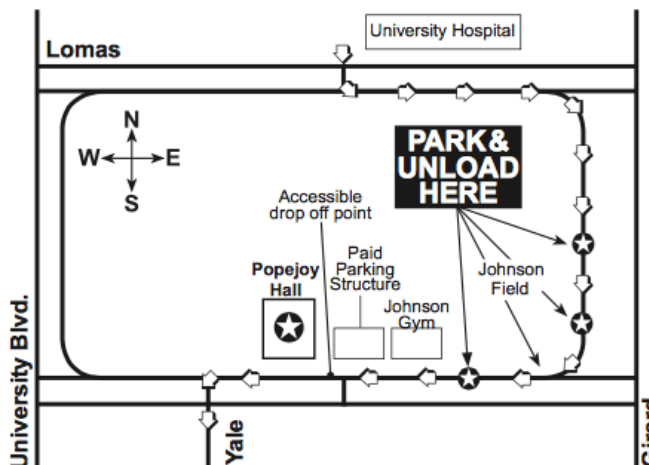

BUS PARKING PASS

11:15
AM

Schooltime

SERIES

THE UGLY DUCKLING & THE TORTOISE AND THE HARE TUESDAY

FEBRUARY 5, 2019

- All buses must enter on the north end of campus from Lomas Boulevard across from the University Hospital and take Campus Drive to Redondo Drive.
- Buses will stop along Redondo Drive at Johnson Field to discharge passengers, and should park and remain in place until passengers return after the program.
- Classes will be directed by guides to cross Johnson Field and to walk to Popejoy Hall along the north side of Johnson Center.

PLEASE PLACE ON DASHBOARD