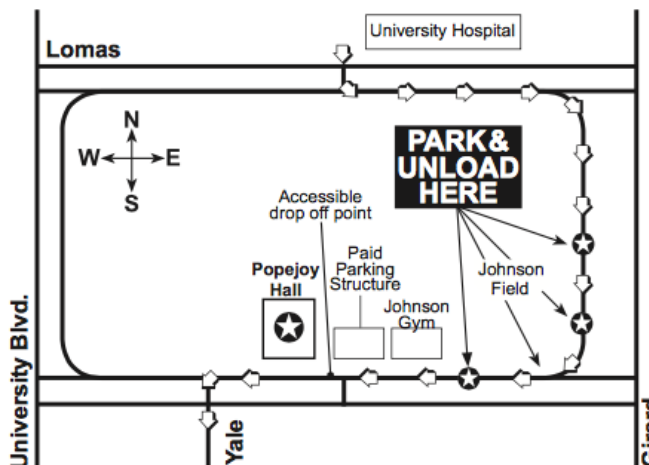

## FEBRUARY 5, 2019

- All buses must enter on the north end of campus from Lomas Boulevard across from the University Hospital and take Campus Drive to Redondo Drive.
- Buses will stop along Redondo Drive at Johnson Field to discharge passengers, and should park and remain in place until passengers return after the program.
- Classes will be directed by guides to cross Johnson Field and to walk to Popejoy Hall along the north side of Johnson Center.

**PLEASE PLACE ON DASHBOARD**