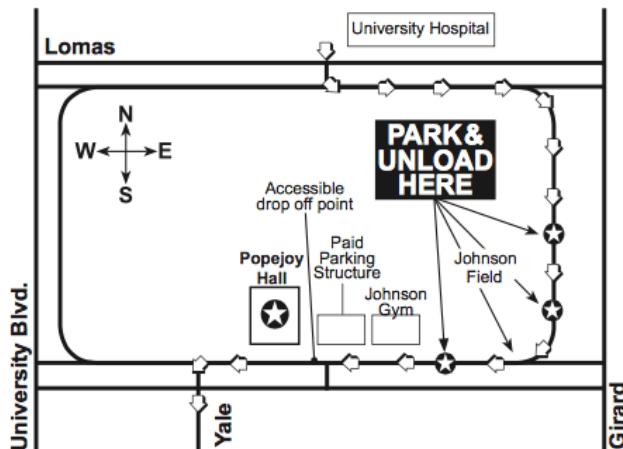

CAR PARKING PASS

**9:15
AM**

Schoolltime
SERIES

THE PHANTOM TOLLBOOTH WEDNESDAY MARCH 20, 2019

- All buses must enter on the north end of campus from Lomas Boulevard across from the University Hospital and take Campus Drive to Redondo Drive.
- Buses will stop along Redondo Drive at Johnson Field to discharge passengers, and should park and remain in place until passengers return after the program.
- Classes will be directed by guides to cross Johnson Field and to walk to Popejoy Hall along the north side of Johnson Center.

PLEASE PLACE ON DASHBOARD