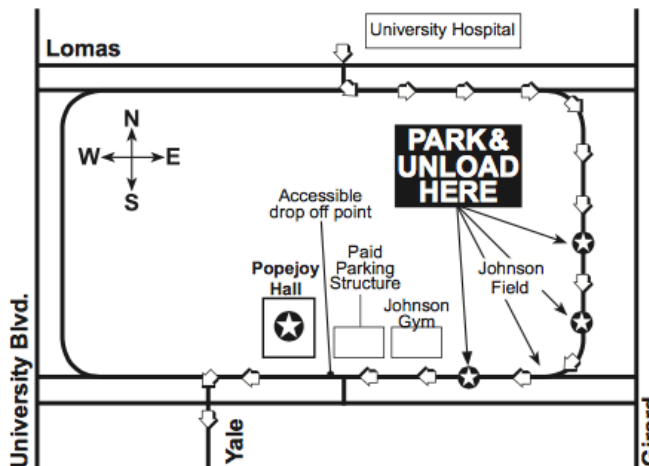

CAR PARKING PASS

11:15
AM

Schooltime

SERIES

THE PHANTOM TOLLBOOTH WEDNESDAY MARCH 20, 2019

- All buses must enter on the north end of campus from Lomas Boulevard across from the University Hospital and take Campus Drive to Redondo Drive.
- Buses will stop along Redondo Drive at Johnson Field to discharge passengers, and should park and remain in place until passengers return after the program.
- Classes will be directed by guides to cross Johnson Field and to walk to Popejoy Hall along the north side of Johnson Center.

PLEASE PLACE ON DASHBOARD