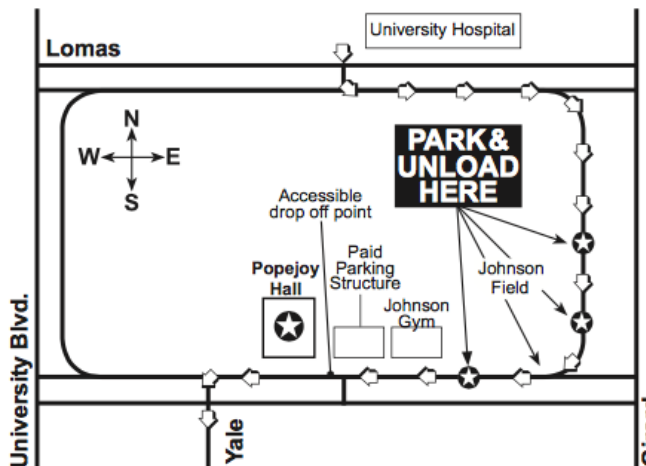

BUS PARKING PASS

11:15
AM

Schooltime

SERIES

THE PHANTOM TOLLBOOTH WEDNESDAY MARCH 20, 2019

- All buses must enter on the north end of campus from Lomas Boulevard across from the University Hospital and take Campus Drive to Redondo Drive.
- Buses will stop along Redondo Drive at Johnson Field to discharge passengers, and should park and remain in place until passengers return after the program.
- Classes will be directed by guides to cross Johnson Field and to walk to Popejoy Hall along the north side of Johnson Center.

PLEASE PLACE ON DASHBOARD