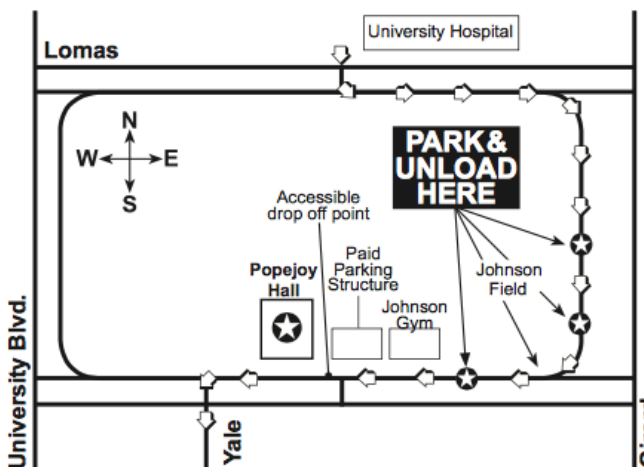

## HIGHLIGHTS OF THE NUTCRACKER BALLET TUESDAY NOVEMBER 27, 2018

- All buses must enter on the north end of campus from Lomas Boulevard across from the University Hospital and take Campus Drive to Redondo Drive.
- Buses will stop along Redondo Drive at Johnson Field to discharge passengers, and should park and remain in place until passengers return after the program.
- Classes will be directed by guides to cross Johnson Field and to walk to Popejoy Hall along the north side of Johnson Center.

**PLEASE PLACE ON DASHBOARD**