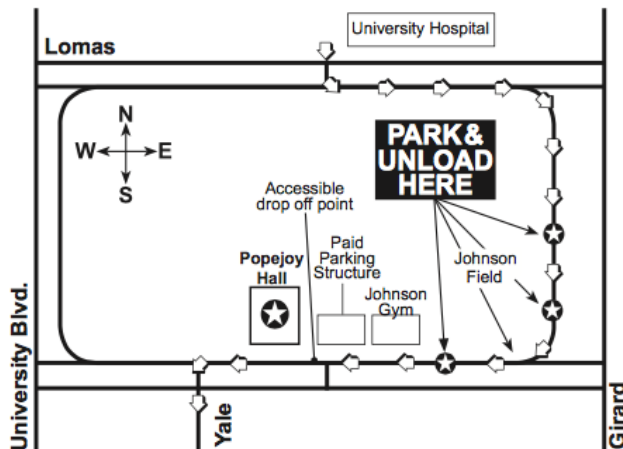

# CAR PARKING PASS

**9:15  
AM**

**Schoo!time**  
SERIES

## THE MAGIC TREEHOUSE TUESDAY MARCH 19, 2019

- All buses must enter on the north end of campus from Lomas Boulevard across from the University Hospital and take Campus Drive to Redondo Drive.
- Buses will stop along Redondo Drive at Johnson Field to discharge passengers, and should park and remain in place until passengers return after the program.
- Classes will be directed by guides to cross Johnson Field and to walk to Popejoy Hall along the north side of Johnson Center.

**PLEASE PLACE ON DASHBOARD**