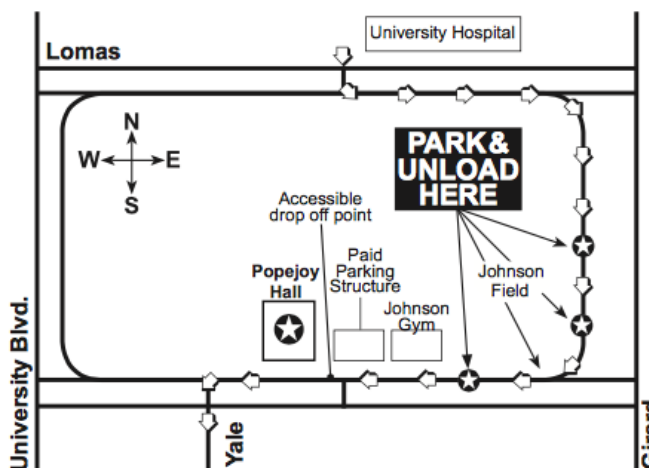

CAR PARKING PASS

**11:15
AM**

Schoo!time
SERIES

THE MAGIC TREEHOUSE TUESDAY MARCH 19, 2019

- All buses must enter on the north end of campus from Lomas Boulevard across from the University Hospital and take Campus Drive to Redondo Drive.
- Buses will stop along Redondo Drive at Johnson Field to discharge passengers, and should park and remain in place until passengers return after the program.
- Classes will be directed by guides to cross Johnson Field and to walk to Popejoy Hall along the north side of Johnson Center.

PLEASE PLACE ON DASHBOARD