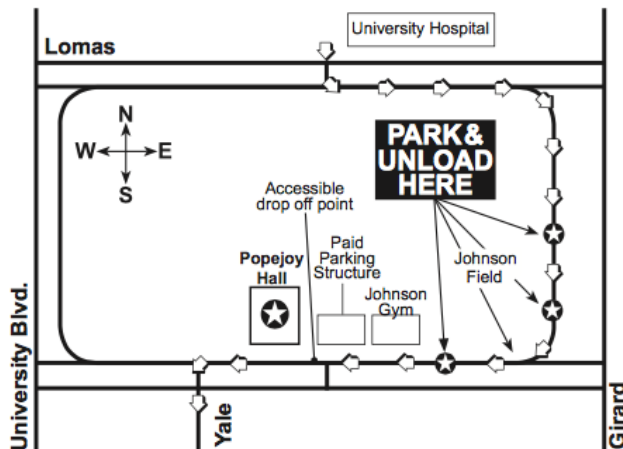

BUS PARKING PASS

**9:15
AM**

Schoolltime
SERIES

THE MAGIC TREEHOUSE TUESDAY MARCH 19, 2019

- All buses must enter on the north end of campus from Lomas Boulevard across from the University Hospital and take Campus Drive to Redondo Drive.
- Buses will stop along Redondo Drive at Johnson Field to discharge passengers, and should park and remain in place until passengers return after the program.
- Classes will be directed by guides to cross Johnson Field and to walk to Popejoy Hall along the north side of Johnson Center.

PLEASE PLACE ON DASHBOARD