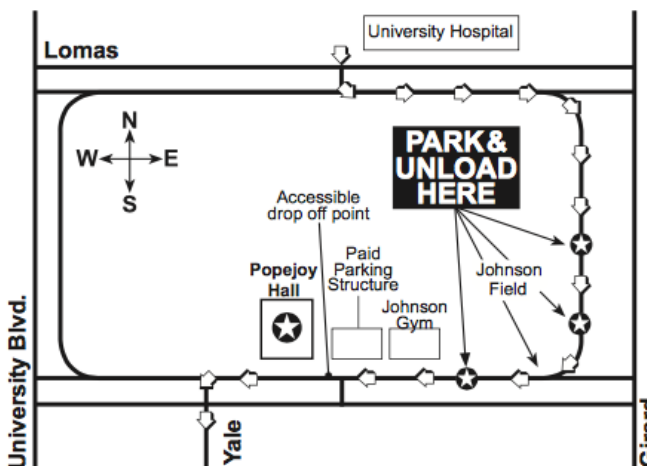

BUS PARKING PASS

**11:15
AM**

Schoo!time
SERIES

THE MAGIC TREEHOUSE TUESDAY MARCH 19, 2019

- All buses must enter on the north end of campus from Lomas Boulevard across from the University Hospital and take Campus Drive to Redondo Drive.
- Buses will stop along Redondo Drive at Johnson Field to discharge passengers, and should park and remain in place until passengers return after the program.
- Classes will be directed by guides to cross Johnson Field and to walk to Popejoy Hall along the north side of Johnson Center.

PLEASE PLACE ON DASHBOARD