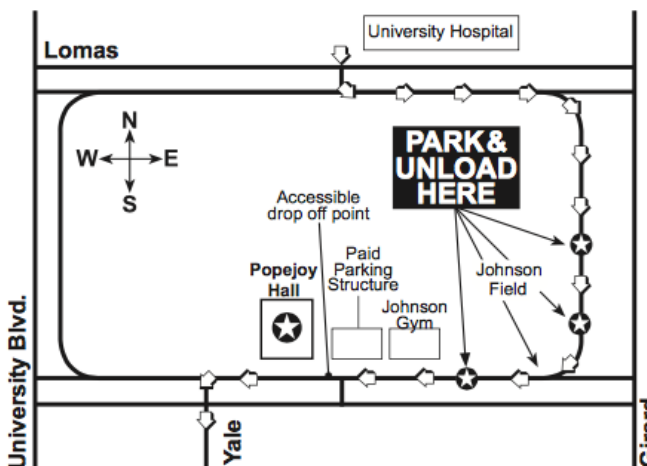

## THE MAGIC TREEHOUSE

### MARCH 19, 2019

- All buses must enter on the north end of campus from Lomas Boulevard across from the University Hospital and take Campus Drive to Redondo Drive.
- Buses will stop along Redondo Drive at Johnson Field to discharge passengers, and should park and remain in place until passengers return after the program.
- Classes will be directed by guides to cross Johnson Field and to walk to Popejoy Hall along the north side of Johnson Center.

**PLEASE PLACE ON DASHBOARD**