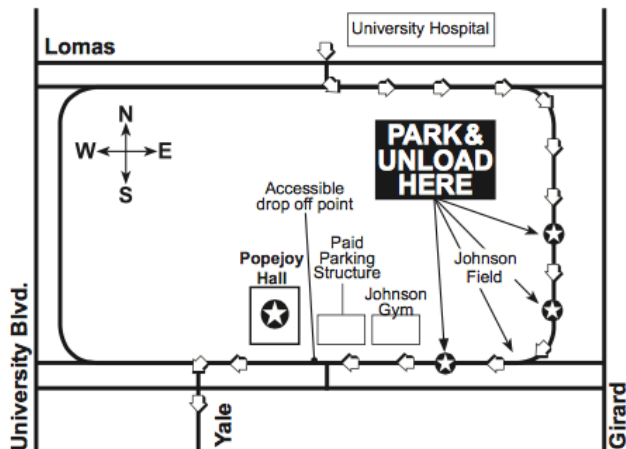

CAR PARKING PASS

**9:15
AM**

Schoolltime
SERIES

**SONIA DE LOS SANTOS
MONDAY
APRIL 22, 2019**

- All buses must enter on the north end of campus from Lomas Boulevard across from the University Hospital and take Campus Drive to Redondo Drive.
- Buses will stop along Redondo Drive at Johnson Field to discharge passengers, and should park and remain in place until passengers return after the program.
- Classes will be directed by guides to cross Johnson Field and to walk to Popejoy Hall along the north side of Johnson Center.

PLEASE PLACE ON DASHBOARD