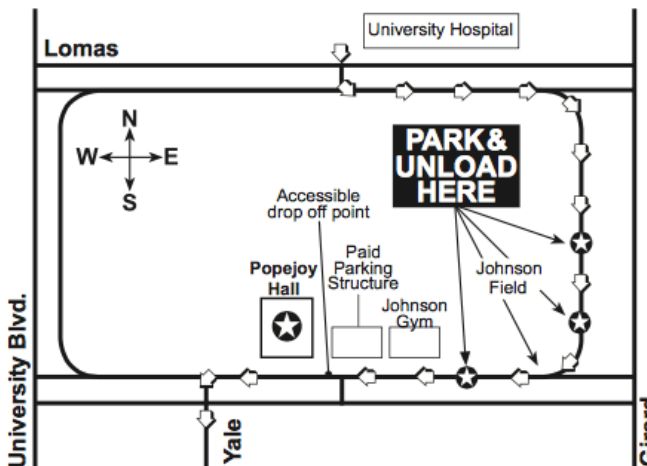

CAR PARKING PASS

**11:15
AM**

Schoo!time

SERIES

Sonia De Los Santos
MONDAY
APRIL 22, 2019

- All buses must enter on the north end of campus from Lomas Boulevard across from the University Hospital and take Campus Drive to Redondo Drive.
- Buses will stop along Redondo Drive at Johnson Field to discharge passengers, and should park and remain in place until passengers return after the program.
- Classes will be directed by guides to cross Johnson Field and to walk to Popejoy Hall along the north side of Johnson Center.

PLEASE PLACE ON DASHBOARD