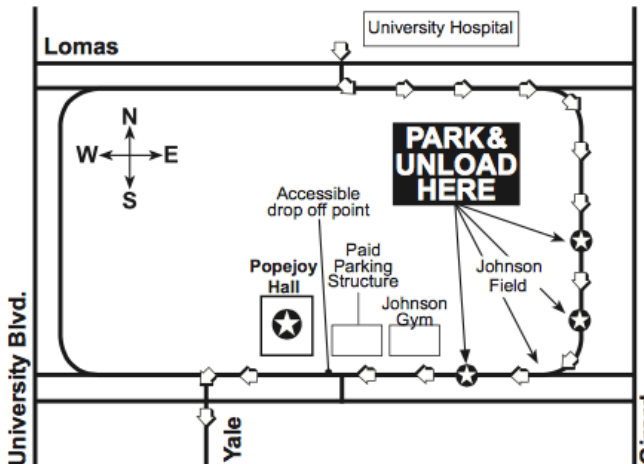

BUS PARKING PASS

**11:15
AM**

Schoo!time
SERIES

**SONIA DE LOS SANTOS
MONDAY
APRIL 22, 2019**

- All buses must enter on the north end of campus from Lomas Boulevard across from the University Hospital and take Campus Drive to Redondo Drive.
- Buses will stop along Redondo Drive at Johnson Field to discharge passengers, and should park and remain in place until passengers return after the program.
- Classes will be directed by guides to cross Johnson Field and to walk to Popejoy Hall along the north side of Johnson Center.

PLEASE PLACE ON DASHBOARD