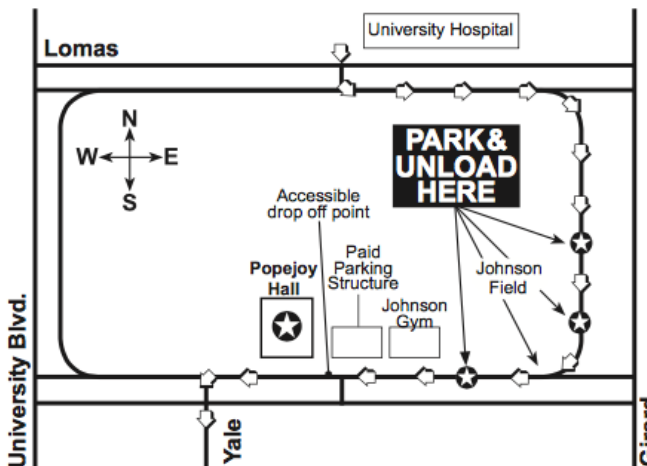

BUS PARKING PASS

**11:15
AM**

Schoo!time
SERIES

**SONIA DE LOS SANTOS
MONDAY
APRIL 22, 2019**

- All buses must enter on the north end of campus from Lomas Boulevard across from the University Hospital and take Campus Drive to Redondo Drive.
- Buses will stop along Redondo Drive at Johnson Field to discharge passengers, and should park and remain in place until passengers return after the program.
- Classes will be directed by guides to cross Johnson Field and to walk to Popejoy Hall along the north side of Johnson Center.

PLEASE PLACE ON DASHBOARD