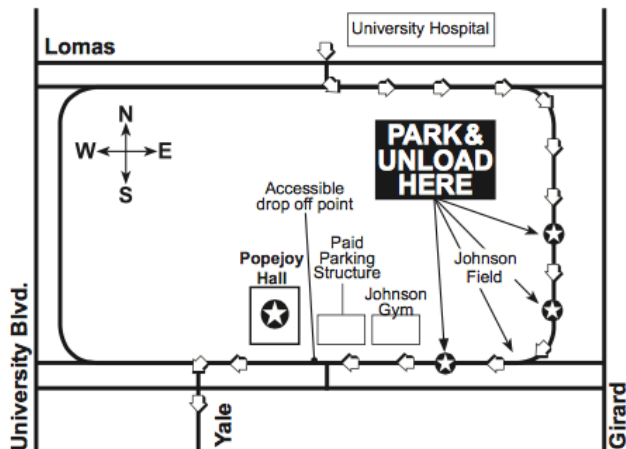

BUS PARKING PASS

**9:15
AM**

Schoolltime
SERIES

**SONIA DE LOS SANTOS
MONDAY
APRIL 22, 2019**

- All buses must enter on the north end of campus from Lomas Boulevard across from the University Hospital and take Campus Drive to Redondo Drive.
- Buses will stop along Redondo Drive at Johnson Field to discharge passengers, and should park and remain in place until passengers return after the program.
- Classes will be directed by guides to cross Johnson Field and to walk to Popejoy Hall along the north side of Johnson Center.

PLEASE PLACE ON DASHBOARD