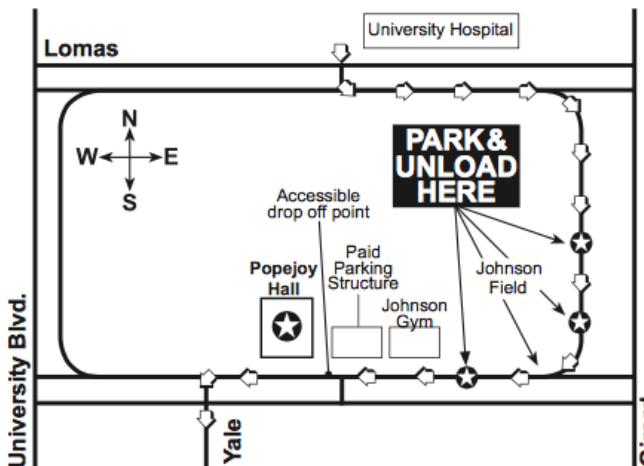

BUS PARKING PASS

11:15
AM

Schoo!time

SERIES

SONGS OF FREEDOM THURSDAY FEBRUARY 21, 2019

- All buses must enter on the north end of campus from Lomas Boulevard across from the University Hospital and take Campus Drive to Redondo Drive.
- Buses will stop along Redondo Drive at Johnson Field to discharge passengers, and should park and remain in place until passengers return after the program.
- Classes will be directed by guides to cross Johnson Field and to walk to Popejoy Hall along the north side of Johnson Center.

PLEASE PLACE ON DASHBOARD