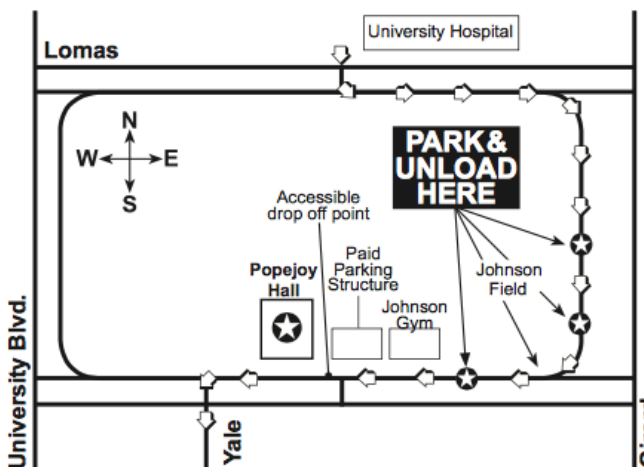

CAR PARKING PASS

**11:15
AM**

Schoo!time
SERIES

A SLEEPING BEAUTY CHRISTMAS WEDNESDAY DECEMBER 19, 2018

- All buses must enter on the north end of campus from Lomas Boulevard across from the University Hospital and take Campus Drive to Redondo Drive.
- Buses will stop along Redondo Drive at Johnson Field to discharge passengers, and should park and remain in place until passengers return after the program.
- Classes will be directed by guides to cross Johnson Field and to walk to Popejoy Hall along the north side of Johnson Center.

PLEASE PLACE ON DASHBOARD