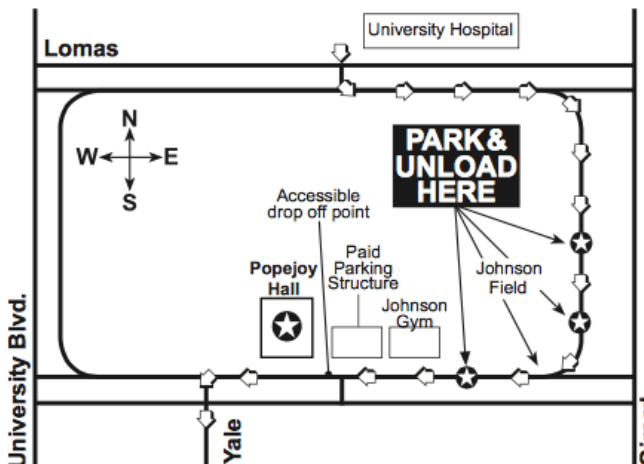

BUS PARKING PASS

11:15
AM

Schoo!time

SERIES

A SLEEPING BEAUTY CHRISTMAS WEDNESDAY DECEMBER 19, 2018

- All buses must enter on the north end of campus from Lomas Boulevard across from the University Hospital and take Campus Drive to Redondo Drive.
- Buses will stop along Redondo Drive at Johnson Field to discharge passengers, and should park and remain in place until passengers return after the program.
- Classes will be directed by guides to cross Johnson Field and to walk to Popejoy Hall along the north side of Johnson Center.

PLEASE PLACE ON DASHBOARD