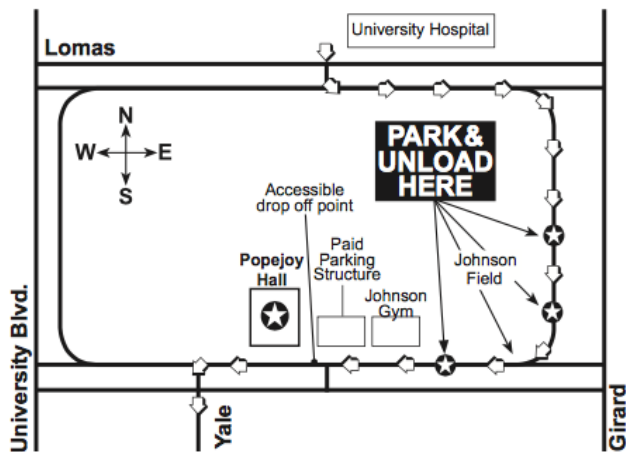

BUS PARKING PASS

**9:15
AM**

Schoolltime
SERIES

A SLEEPING BEAUTY CHRISTMAS WEDNESDAY DECEMBER 19, 2018

- All buses must enter on the north end of campus from Lomas Boulevard across from the University Hospital and take Campus Drive to Redondo Drive.
- Buses will stop along Redondo Drive at Johnson Field to discharge passengers, and should park and remain in place until passengers return after the program.
- Classes will be directed by guides to cross Johnson Field and to walk to Popejoy Hall along the north side of Johnson Center.

PLEASE PLACE ON DASHBOARD