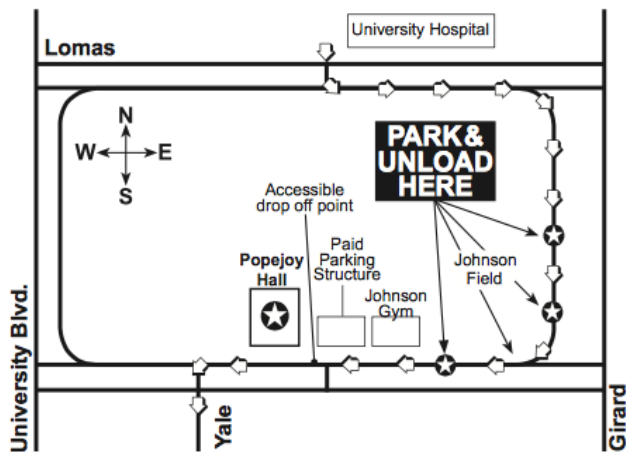

## A SLEEPING BEAUTY CHRISTMAS WEDNESDAY DECEMBER 19, 2018

- All buses must enter on the north end of campus from Lomas Boulevard across from the University Hospital and take Campus Drive to Redondo Drive.
- Buses will stop along Redondo Drive at Johnson Field to discharge passengers, and should park and remain in place until passengers return after the program.
- Classes will be directed by guides to cross Johnson Field and to walk to Popejoy Hall along the north side of Johnson Center.

**PLEASE PLACE ON DASHBOARD**