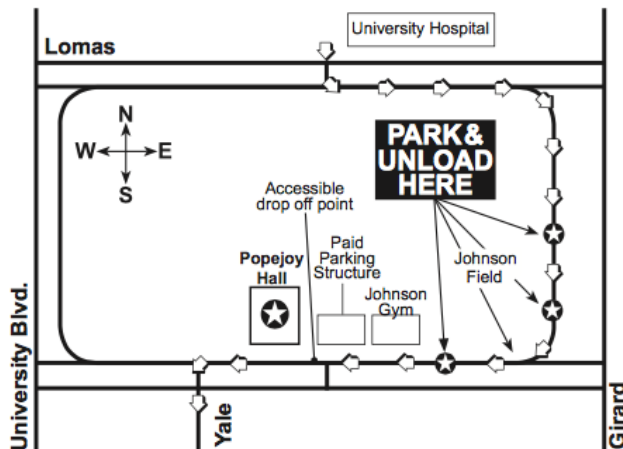

BUS PARKING PASS

**9:15
AM**

Schoolltime
SERIES

THE PHANTOM TOLLBOOTH WEDNESDAY MARCH 20, 2019

- All buses must enter on the north end of campus from Lomas Boulevard across from the University Hospital and take Campus Drive to Redondo Drive.
- Buses will stop along Redondo Drive at Johnson Field to discharge passengers, and should park and remain in place until passengers return after the program.
- Classes will be directed by guides to cross Johnson Field and to walk to Popejoy Hall along the north side of Johnson Center.

PLEASE PLACE ON DASHBOARD