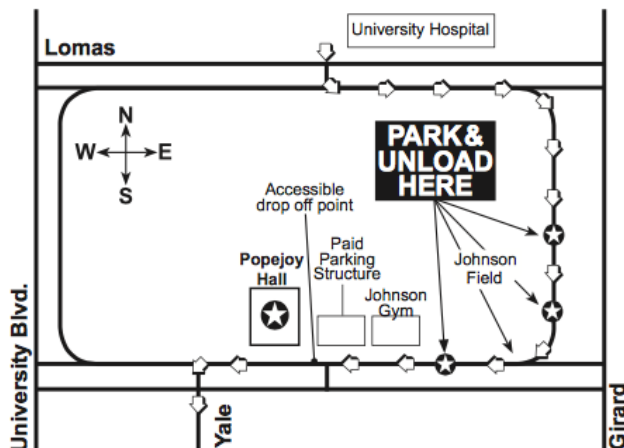

## HIGHLIGHTS OF THE BNUTCRACKER BALLET TUESDAY NOVEMBER 27, 2018

- All buses must enter on the north end of campus from Lomas Boulevard across from the University Hospital and take Campus Drive to Redondo Drive.
- Buses will stop along Redondo Drive at Johnson Field to discharge passengers, and should park and remain in place until passengers return after the program.
- Classes will be directed by guides to cross Johnson Field and to walk to Popejoy Hall along the north side of Johnson Center.

**PLEASE PLACE ON DASHBOARD**