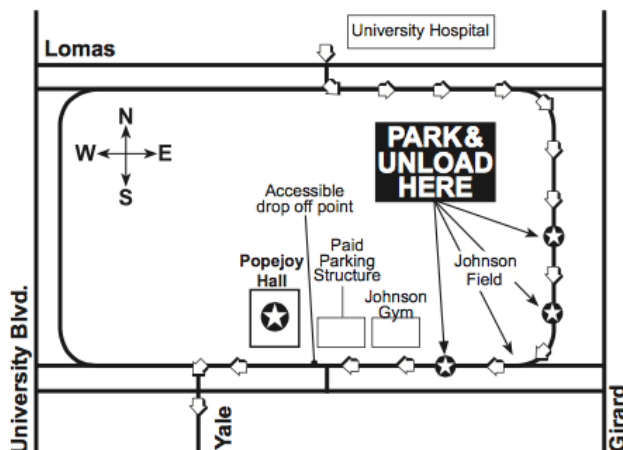

BUS PARKING PASS

9:15
AM

Schoo!time

SERIES

HIGHLIGHTS OF THE NUTCRACKER BALLET TUESDAY NOVEMBER 27, 2018

- All buses must enter on the north end of campus from Lomas Boulevard across from the University Hospital and take Campus Drive to Redondo Drive.
- Buses will stop along Redondo Drive at Johnson Field to discharge passengers, and should park and remain in place until passengers return after the program.
- Classes will be directed by guides to cross Johnson Field and to walk to Popejoy Hall along the north side of Johnson Center.

PLEASE PLACE ON DASHBOARD