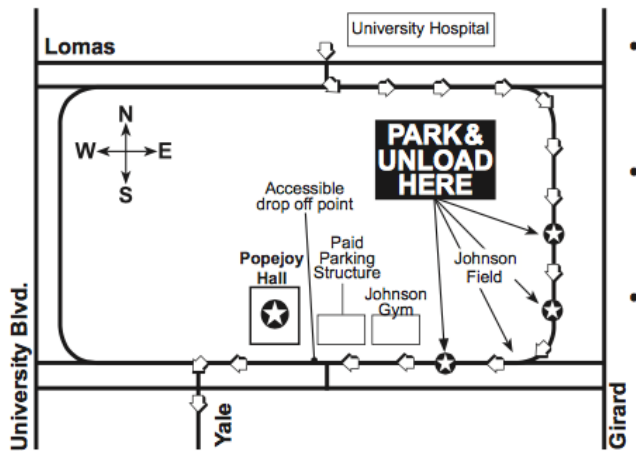

BUS PARKING PASS

**10:15
AM**

Schoolltime
SERIES

A MIDSUMMER NIGHT'S DREAM MONDAY MARCH 4, 2019

- All buses must enter on the north end of campus from Lomas Boulevard across from the University Hospital and take Campus Drive to Redondo Drive.
- Buses will stop along Redondo Drive at Johnson Field to discharge passengers, and should park and remain in place until passengers return after the program.
- Classes will be directed by guides to cross Johnson Field and to walk to Popejoy Hall along the north side of Johnson Center.

PLEASE PLACE ON DASHBOARD