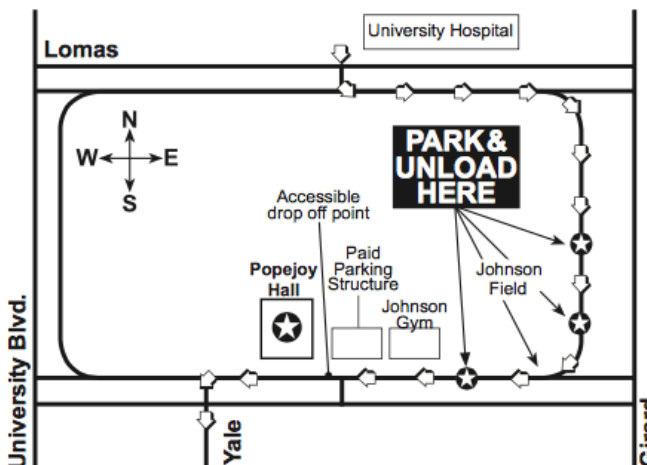

CAR PARKING PASS

**11:15
AM**

Schoo!time
SERIES

**ME...JANE – THE ADVENTURES OF
YOUNG JANE GOODALL**

THURSDAY

APRIL 11, 2019

- All buses must enter on the north end of campus from Lomas Boulevard across from the University Hospital and take Campus Drive to Redondo Drive.
- Buses will stop along Redondo Drive at Johnson Field to discharge passengers, and should park and remain in place until passengers return after the program.
- Classes will be directed by guides to cross Johnson Field and to walk to Popejoy Hall along the north side of Johnson Center.

PLEASE PLACE ON DASHBOARD