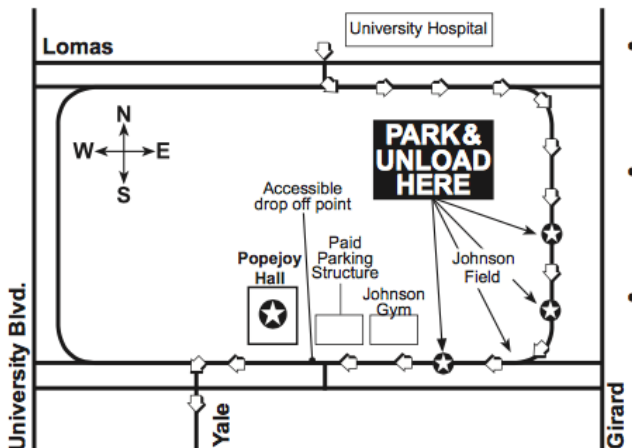

BUS PARKING PASS

**9:15
AM**

Schoo!time
SERIES

ME...JANE - THE ADVENTURES OF YOUNG JANE GOODALL THURSDAY APRIL 11, 2019

- All buses must enter on the north end of campus from Lomas Boulevard across from the University Hospital and take Campus Drive to Redondo Drive.
- Buses will stop along Redondo Drive at Johnson Field to discharge passengers, and should park and remain in place until passengers return after the program.
- Classes will be directed by guides to cross Johnson Field and to walk to Popejoy Hall along the north side of Johnson Center.

PLEASE PLACE ON DASHBOARD