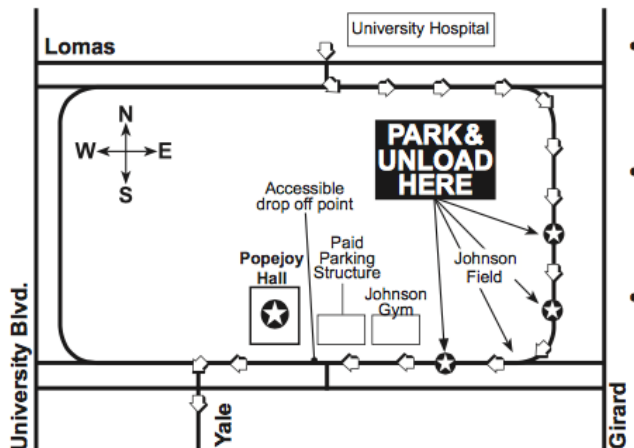

BUS PARKING PASS

**9:15
AM**

Schoo!time
SERIES

ME...JANE - THE ADVENTURES OF YOUNG JANE GOODALL THURSDAY APRIL 11, 2019

- All buses must enter on the north end of campus from Lomas Boulevard across from the University Hospital and take Campus Drive to Redondo Drive.
- Buses will stop along Redondo Drive at Johnson Field to discharge passengers, and should park and remain in place until passengers return after the program.
- Classes will be directed by guides to cross Johnson Field and to walk to Popejoy Hall along the north side of Johnson Center.

PLEASE PLACE ON DASHBOARD