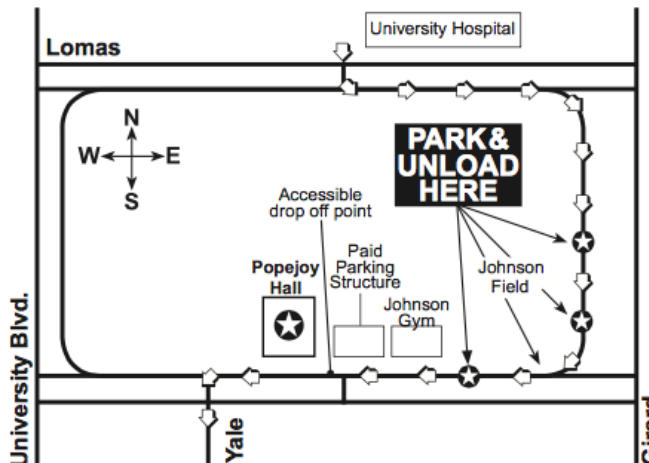

BUS PARKING PASS

**11:15
AM**

Schooltime
SERIES

**ME...JANE – THE ADVENTURES
OF YOUNG JANE GOODALL**

THURSDAY

APRIL 11, 2019

- All buses must enter on the north end of campus from Lomas Boulevard across from the University Hospital and take Campus Drive to Redondo Drive.
- Buses will stop along Redondo Drive at Johnson Field to discharge passengers, and should park and remain in place until passengers return after the program.
- Classes will be directed by guides to cross Johnson Field and to walk to Popejoy Hall along the north side of Johnson Center.

PLEASE PLACE ON DASHBOARD