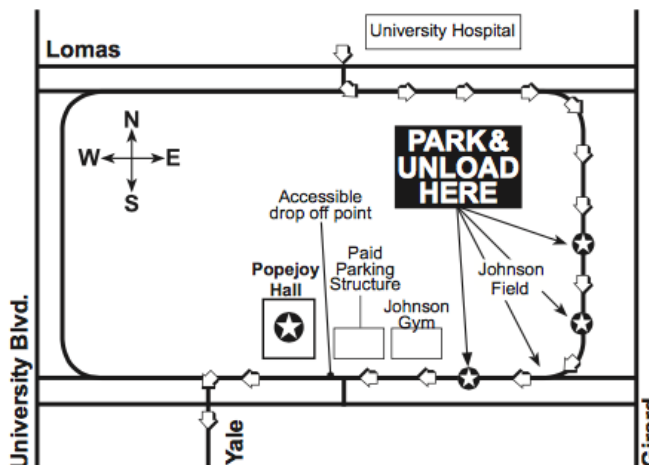

# BUS PARKING PASS

**11:15  
AM**

**Schooltime**  
SERIES

**ME...JANE – THE ADVENTURES  
OF YOUNG JANE GOODALL**

**THURSDAY**

**APRIL 11, 2019**

- All buses must enter on the north end of campus from Lomas Boulevard across from the University Hospital and take Campus Drive to Redondo Drive.
- Buses will stop along Redondo Drive at Johnson Field to discharge passengers, and should park and remain in place until passengers return after the program.
- Classes will be directed by guides to cross Johnson Field and to walk to Popejoy Hall along the north side of Johnson Center.

**PLEASE PLACE ON DASHBOARD**