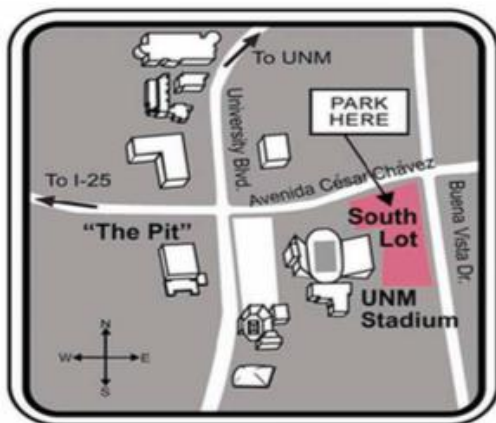

CAR PARKING PASS

**9:15
AM**

POPEJOY
SCHOOLTIME
SERIES SPONSORED BY
JUDITH MERSEREAU

MARIACHI CHRISTMAS

MONDAY

DECEMBER 10, 2018

**UNM SOUTH PARKING
LOT EAST OF THE
FOOTBALL STADIUM ON
CÉSAR CHÁVEZ BLVD.**

PLEASE PLACE ON DASHBOARD