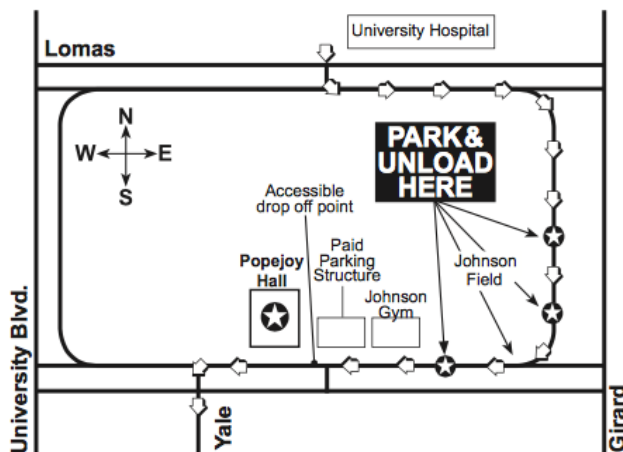

CAR PARKING PASS

**9:15
AM**

Schoolltime
SERIES

MARIACHI CHRISTMAS MONDAY DECEMBER 10, 2018

- All buses must enter on the north end of campus from Lomas Boulevard across from the University Hospital and take Campus Drive to Redondo Drive.
- Buses will stop along Redondo Drive at Johnson Field to discharge passengers, and should park and remain in place until passengers return after the program.
- Classes will be directed by guides to cross Johnson Field and to walk to Popejoy Hall along the north side of Johnson Center.

PLEASE PLACE ON DASHBOARD