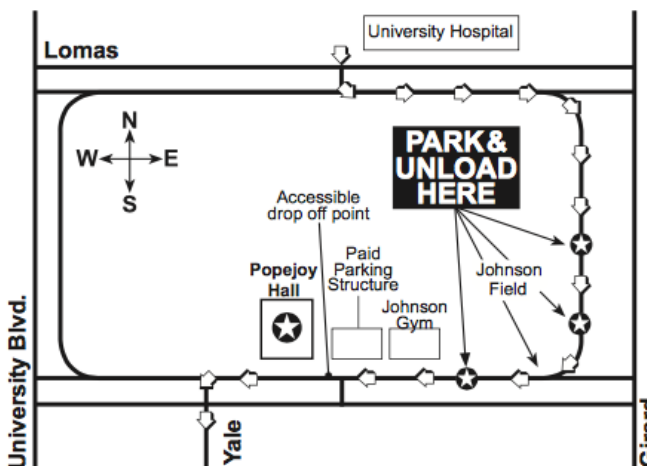

CAR PARKING PASS

11:15
AM

Schoo!time

SERIES

MARIACHI CHRISTMAS MONDAY DECEMBER 10, 2018

- All buses must enter on the north end of campus from Lomas Boulevard across from the University Hospital and take Campus Drive to Redondo Drive.
- Buses will stop along Redondo Drive at Johnson Field to discharge passengers, and should park and remain in place until passengers return after the program.
- Classes will be directed by guides to cross Johnson Field and to walk to Popejoy Hall along the north side of Johnson Center.

PLEASE PLACE ON DASHBOARD