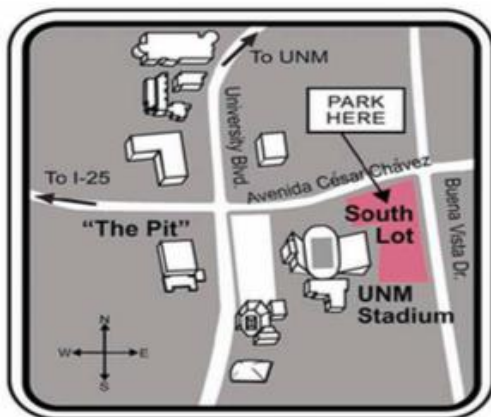

CAR PARKING PASS

**11:15
AM**

POPEJOY
SCHOOLTIME
SERIES SPONSORED BY
JUDITH MERSEREAU

MARIACHI CHRISTMAS

MONDAY

DECEMBER 10, 2018

**UNM SOUTH PARKING
LOT EAST OF THE
FOOTBALL STADIUM ON
CÉSAR CHÁVEZ BLVD.**

PLEASE PLACE ON DASHBOARD