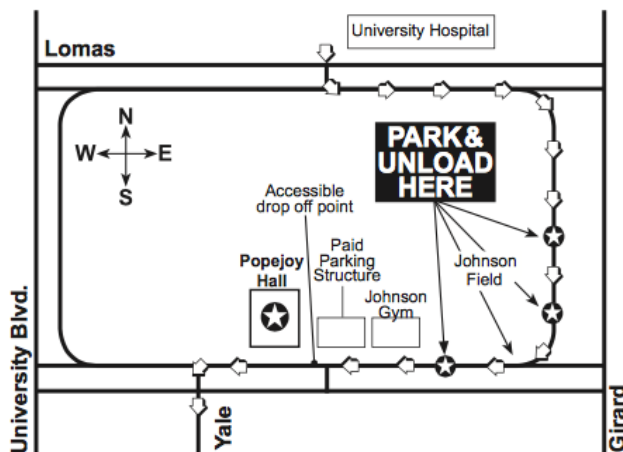

BUS PARKING PASS

**9:15
AM**

Schoolltime
SERIES

MARIACHI CHRISTMAS MONDAY DECEMBER 10, 2018

- All buses must enter on the north end of campus from Lomas Boulevard across from the University Hospital and take Campus Drive to Redondo Drive.
- Buses will stop along Redondo Drive at Johnson Field to discharge passengers, and should park and remain in place until passengers return after the program.
- Classes will be directed by guides to cross Johnson Field and to walk to Popejoy Hall along the north side of Johnson Center.

PLEASE PLACE ON DASHBOARD