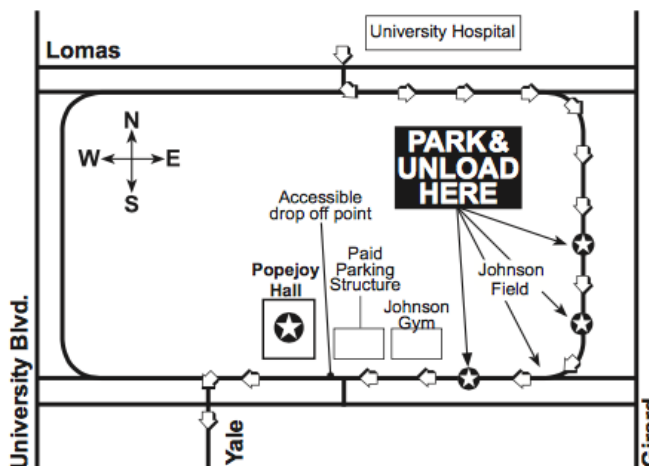

## MARIACHI CHRISTMAS MONDAY DECEMBER 10, 2018

- All buses must enter on the north end of campus from Lomas Boulevard across from the University Hospital and take Campus Drive to Redondo Drive.
- Buses will stop along Redondo Drive at Johnson Field to discharge passengers, and should park and remain in place until passengers return after the program.
- Classes will be directed by guides to cross Johnson Field and to walk to Popejoy Hall along the north side of Johnson Center.

**PLEASE PLACE ON DASHBOARD**