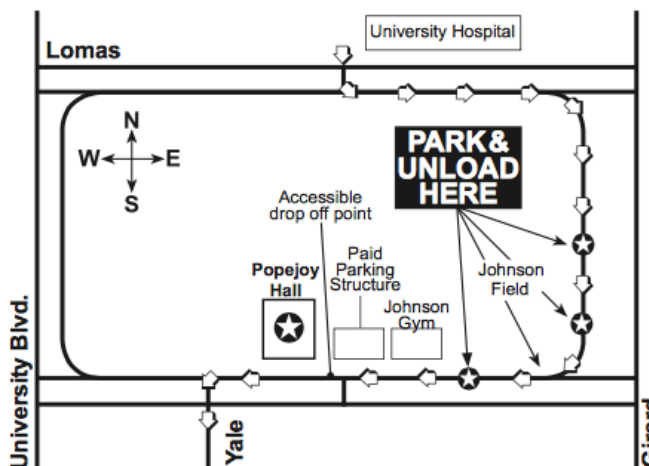

BUS PARKING PASS

11:15
AM

Schooltime

SERIES

MARIACHI CHRISTMAS MONDAY DECEMBER 10, 2018

- All buses must enter on the north end of campus from Lomas Boulevard across from the University Hospital and take Campus Drive to Redondo Drive.
- Buses will stop along Redondo Drive at Johnson Field to discharge passengers, and should park and remain in place until passengers return after the program.
- Classes will be directed by guides to cross Johnson Field and to walk to Popejoy Hall along the north side of Johnson Center.

PLEASE PLACE ON DASHBOARD