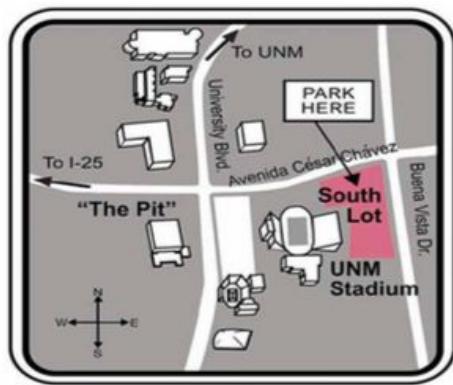

CAR PARKING PASS

**9:15
AM**

POPEJOY
SCHOOLTIME
SERIES SPONSORED BY
JUDITH MERSEREAU

**THE MAGIC TREEHOUSE: SHOWTIME
WITH SHAKESPEARE**

**TUESDAY
MARCH 19, 2019**

**UNM SOUTH PARKING
LOT EAST OF THE
FOOTBALL STADIUM ON
CÉSAR CHÁVEZ BLVD.**

PLEASE PLACE ON DASHBOARD