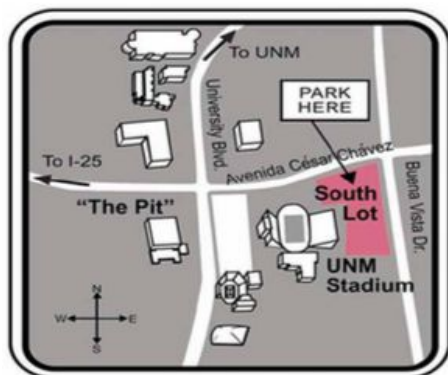

# CAR PARKING PASS

**11:15  
AM**

POPEJOY  
**SCHOOLTIME**  
SERIES SPONSORED BY  
JUDITH MERSEREAU

**THE MAGIC TREEHOUSE: SHOWTIME  
WITH SHAKESPEARE**

**TUESDAY  
MARCH 19, 2019**

**UNM SOUTH PARKING  
LOT EAST OF THE  
FOOTBALL STADIUM ON  
CÉSAR CHÁVEZ BLVD.**

**PLEASE PLACE ON DASHBOARD**