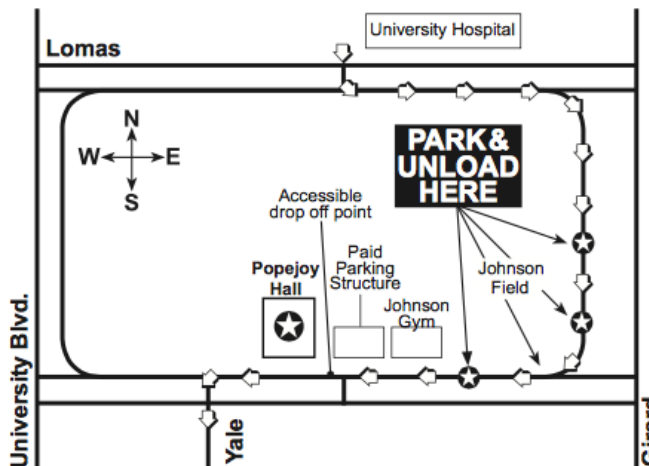

CAR PARKING PASS

11:15
AM

Schooltime

SERIES

LET'S GO SCIENCE
TUESDAY
NOVEMBER 13, 2018

- All buses must enter on the north end of campus from Lomas Boulevard across from the University Hospital and take Campus Drive to Redondo Drive.
- Buses will stop along Redondo Drive at Johnson Field to discharge passengers, and should park and remain in place until passengers return after the program.
- Classes will be directed by guides to cross Johnson Field and to walk to Popejoy Hall along the north side of Johnson Center.

PLEASE PLACE ON DASHBOARD