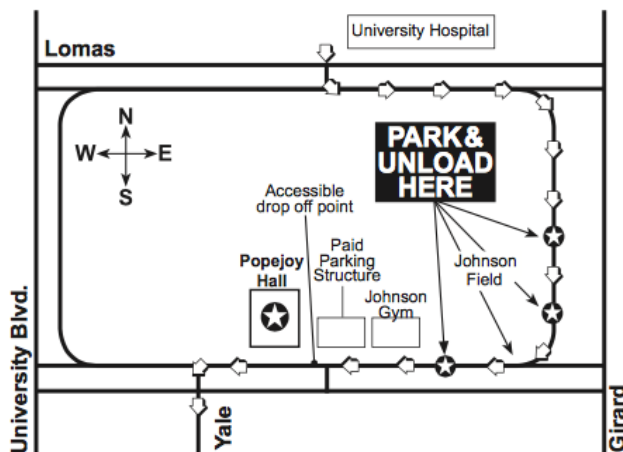

## LET'S GO SCIENCE TUESDAY NOVEMBER 13, 2018

- All buses must enter on the north end of campus from Lomas Boulevard across from the University Hospital and take Campus Drive to Redondo Drive.
- Buses will stop along Redondo Drive at Johnson Field to discharge passengers, and should park and remain in place until passengers return after the program.
- Classes will be directed by guides to cross Johnson Field and to walk to Popejoy Hall along the north side of Johnson Center.

**PLEASE PLACE ON DASHBOARD**