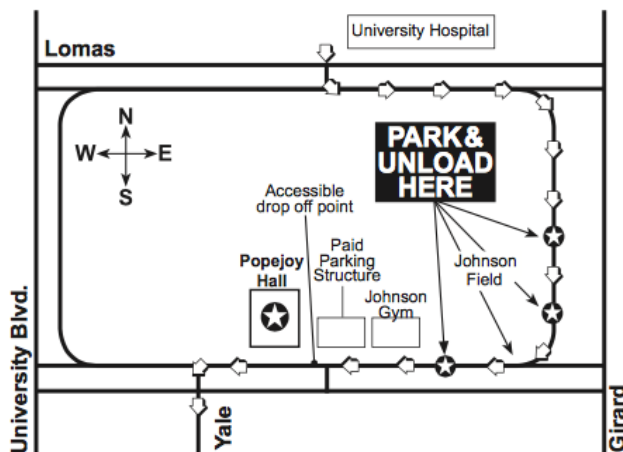

BUS PARKING PASS

**9:15
AM**

Schoolltime
SERIES

LET'S GO SCIENCE TUESDAY NOVEMBER 13, 2018

- All buses must enter on the north end of campus from Lomas Boulevard across from the University Hospital and take Campus Drive to Redondo Drive.
- Buses will stop along Redondo Drive at Johnson Field to discharge passengers, and should park and remain in place until passengers return after the program.
- Classes will be directed by guides to cross Johnson Field and to walk to Popejoy Hall along the north side of Johnson Center.

PLEASE PLACE ON DASHBOARD